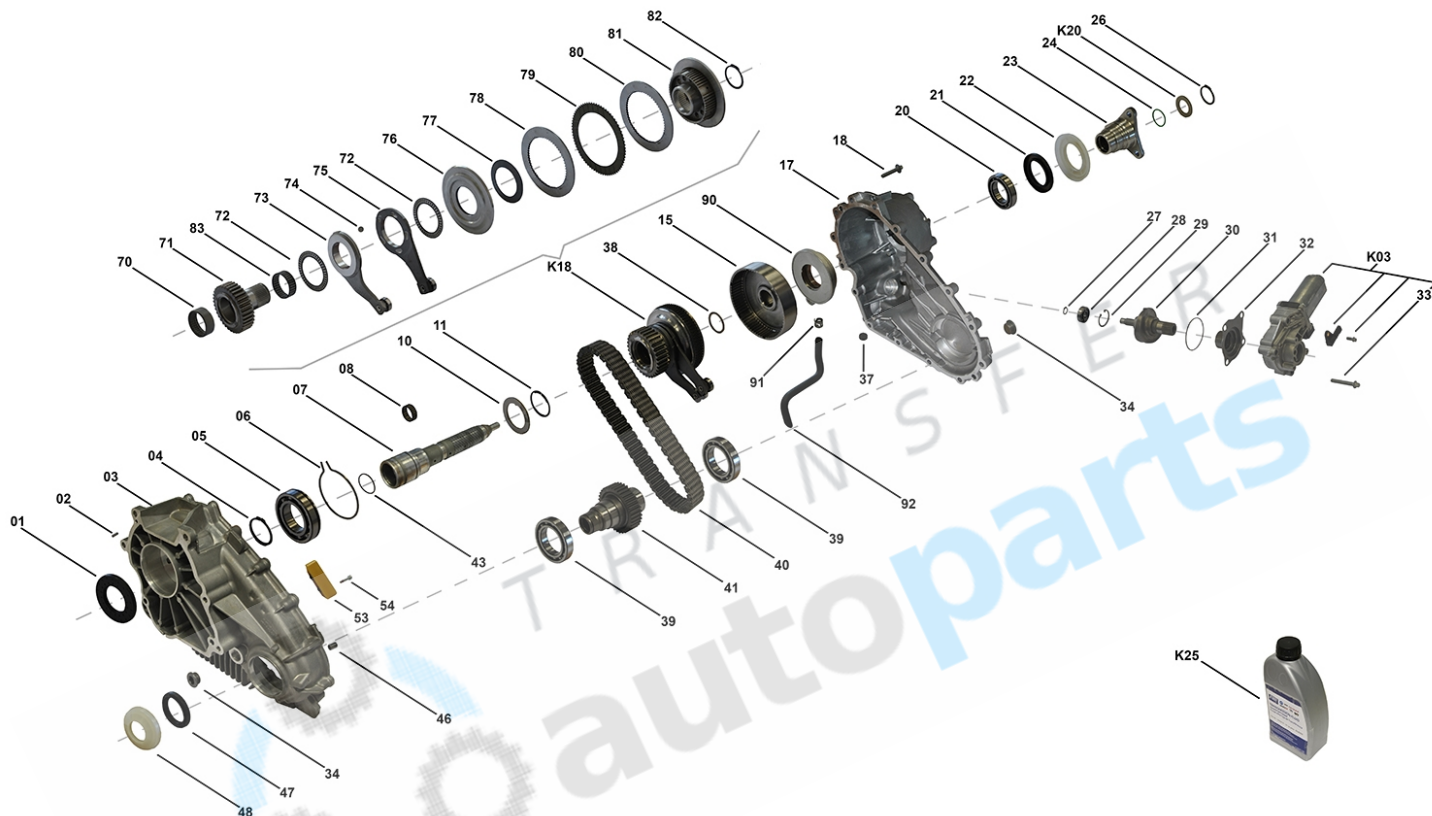

# Transfer Case ATC700

TC00200, TC00260, TC00261

OEM No: 27107599886; 27107599887; 27107599889; 27107599890; 27107599898; 27107599899

## List of parts

Pos	Part number	OEM no	Quantity	Product name	Info
'I01	TC00200	27107599886; 27107599889		OE References	27107556249, 27107566252, 27107566253, 27107574777, 27107574825, 27107599886, 27107599889
'I02	TC00260	27107599898; 27107599899		OE References	27107590868, 27107599898, 27107599899
'I03	TC00261	27107599887; 27107599890		OE References	27107567644, 27107568233, 27107574778, 27107574826, 27107599887, 27107599890
'K00	SP02035		1 piece	Repair Kit	Contains position K03, 01, 05, 08, 20, 21, 24, 26, 27, 28, 31, 32, 34, 38, 39, 40, 43, 47, 53, 54, 70, 72, 77, 78, 79, 80, 82, 83, 90, 91 Detailed information can be found in Categories "Repair Kit's"
'K01	SP00743		1 piece	Bearing Kit	Contains position 05, 08, 20, 39