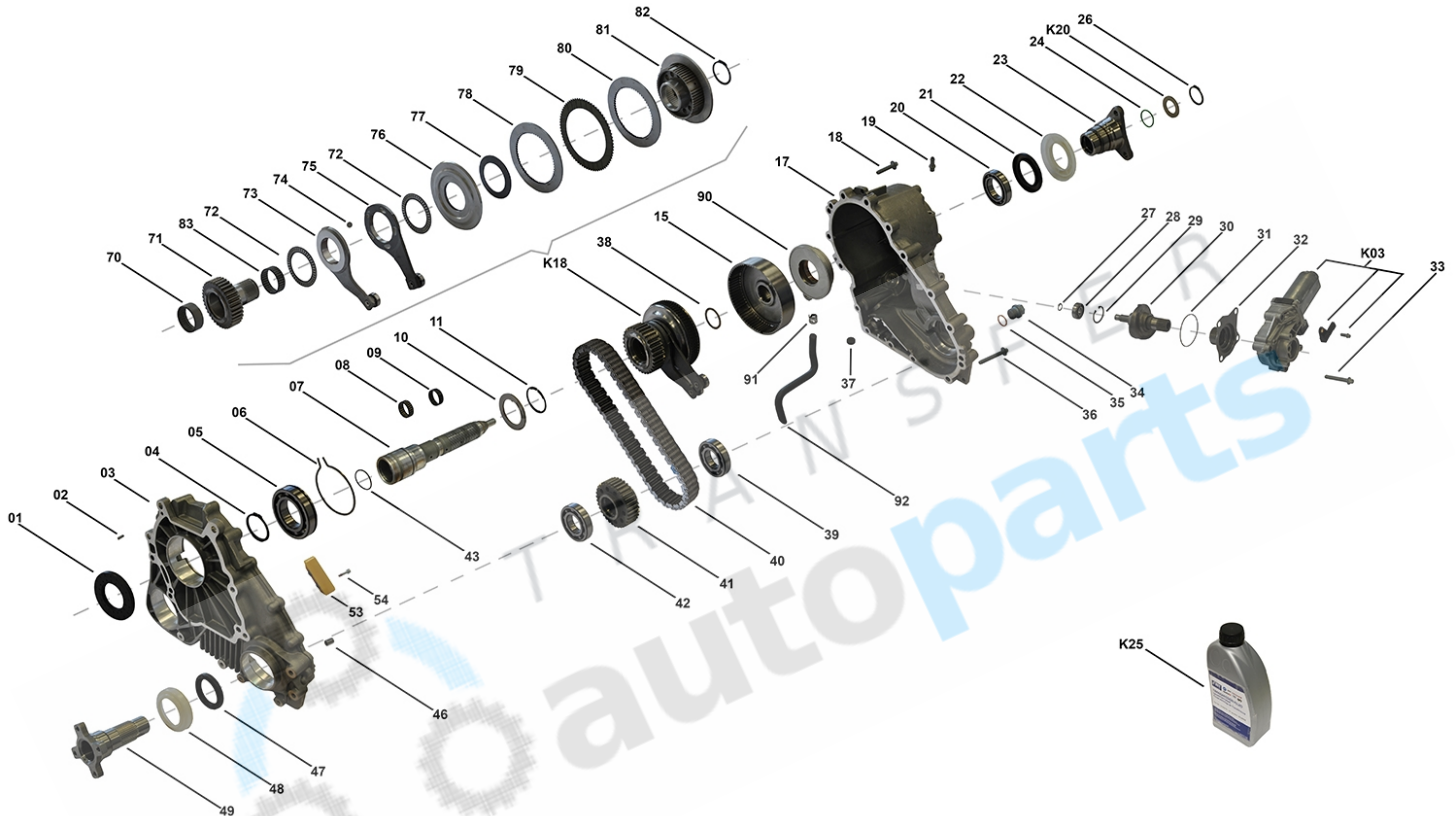

Transfer Case ATC400

TC00037, TC00038, TC00061, TC00256

OEM No: 27103455132; 27103455133; 27103455134; 27103455135; 27103455136; 27103455137;
27103455138; 27103455139

Brands

Brand	Modelseries
BMW	X3

List of parts

Pos	Part number	OEM no	Quantity	Product name	Info
'101	TC00037	27103455133; 27103455134; 27103455139		OE References	27100362791, 27103428186, 27103435185, 27103455133, 27103455134, 27107526278, 27107535865, 27107545710, 27107546816, 27107555293, 27107555294, 27107555296, 27107573213, 27107573214, 27107573222, 27103455139