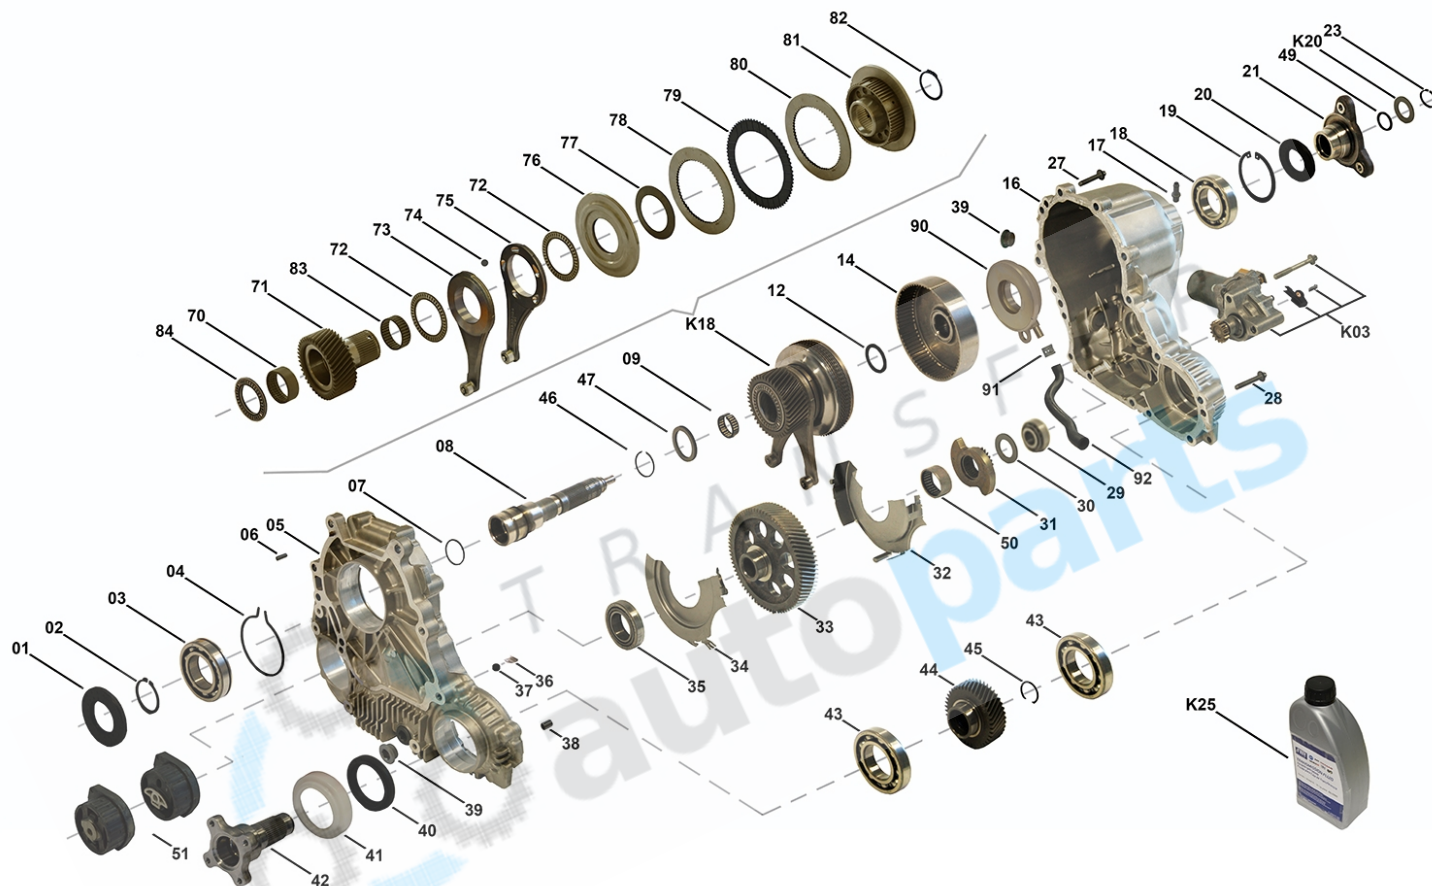

Transfer Case ATC300

TC00035, TC00285

OEM No: 27107599690; 27107599693; 27107613152; 27107613153

Brands

Brand	Modelseries
BMW	3; 5

List of parts

Pos	Part number	OEM no	Quantity	Product name	Info
'101	TC00035	27107599690; 27107599693		OE References	27107546677, 27107548666, 27107549030, 27107552701, 27107599690, 27107599691, 27107599693
'102	TC00285	27107613152; 27107613153		OE References	27107613152, 27107613153
'K00	SP02033		1 piece	Repair Kit	Contains position K03, 01, 03, 07, 09, 12, 18, 20, 23, 29, 35, 39, 40, 43, 46, 49, 50, 70, 72, 77, 78, 79, 80, 82, 83, 84, 90, 91 Detailed information can be found in Categories "Repair Kits"
'K01	SP00593		1 piece	Bearing Kit	Contains position 03, 09, 18, 29, 35, 43, 50
'K02	SP00746		1 piece	Sealing Kit	Contains position 01, 07, 20, 40, 49
'K03	SP00116	27107546671	1 piece	Actuator Kit	Supplied with Code Resistor