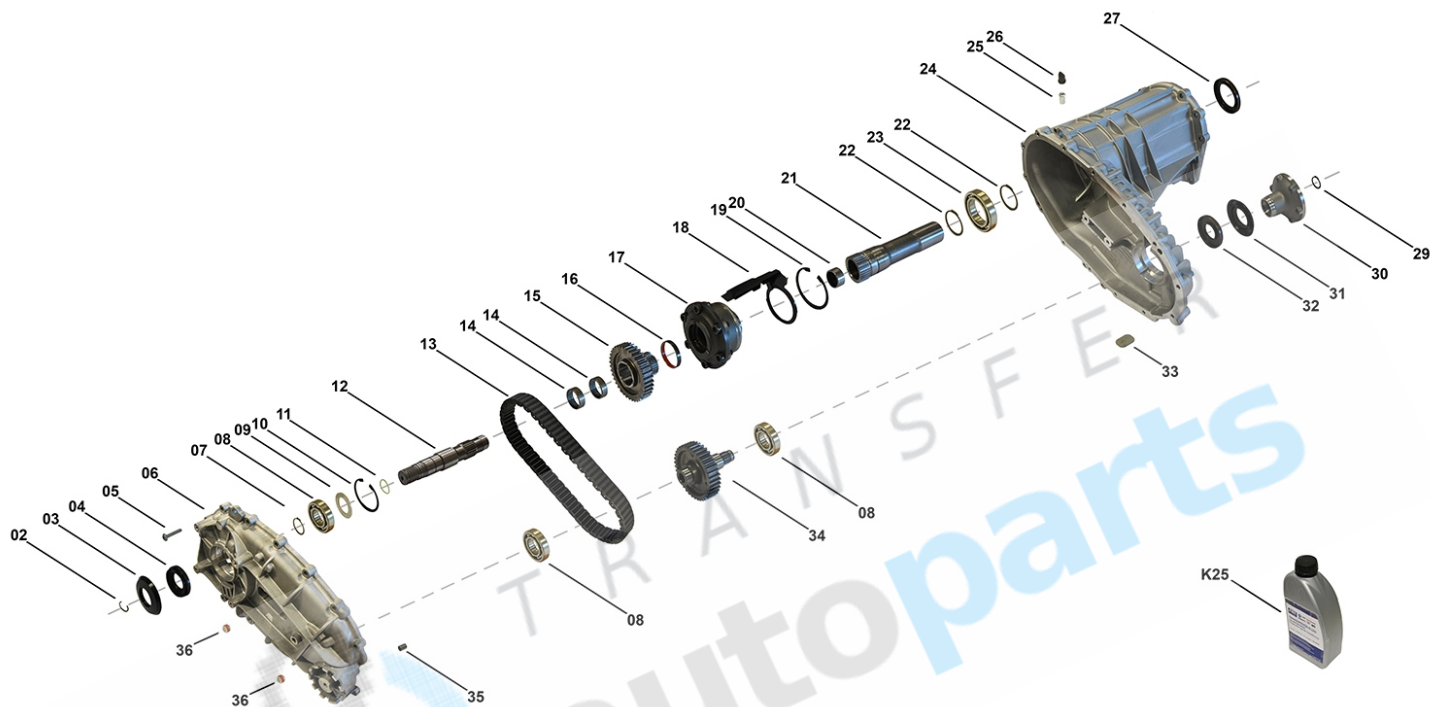

## List of parts

Pos	Part number	OEM no	Quantity	Product name	Info
'I01	TC00302	0BU341010N		OE References	Sprocket/Chain Dimension 1": 0BU341010N
'I02	TC00304	0BU341010P		OE References	Sprocket/Chain Dimension 1,25": 0BU341010P
'I03	TC00306	0BU341010Q		OE References	Sprocket/Chain Dimension 1": 0BU341010Q
'K01	SP00227		1 piece	Bearing Kit	Contains position 08, 14, 16, 20, 23
'K02	SP01987		1 piece	Sealing Kit	Contains position 04, 11, 27, 32, 36
02	SP01988	7P0521202; 95834949300	1 piece	Retaining Ring	Information for PL72 T VW: Used in 0BU341010P
03	SP00565	0BU409375; 95834137500	1 piece	Slinger	Information for PL72 T VW: Only 1pce used in OE code 0BU341010P, 0BU341011N
04	SP01991	0BU321199; 95834119900	1 piece	Radial Sealing	
05	SP01217		16 pieces	Screw	
06	Not available		1 piece	Housing Rear	
07	SP01222		1 piece	Retaining Ring	
08	Only available in K01		3 pieces	Ball Bearing	
09	SP01228		1 piece	Shim	
10	SP01156		1 piece	Retaining Ring	

## List of parts

Pos	Part number	OEM no	Quantity	Product name	Info
34	SP01852		1 piece	Sprocket Output (Dimension 1")	Information for PL72 T Audi: Used in 0BU341010N, 0BU341010Q
34	SP01853		1 piece	Sprocket Output (Dimension 1,25")	Information for PL72 T Audi: Used in 0BU341010P  Information for PL72 T VW: Used in 0BU341010P
35	SP00155		2 pieces	Pin	
36	SP01992	0AD301115A; 0BU301125; 6000626087; 673002083; 95530111501; A0029909617	2 pieces	Plug	
	SP02000		1 piece	Sealant	Sealant SILICON BLACK (1pce = 300ml)