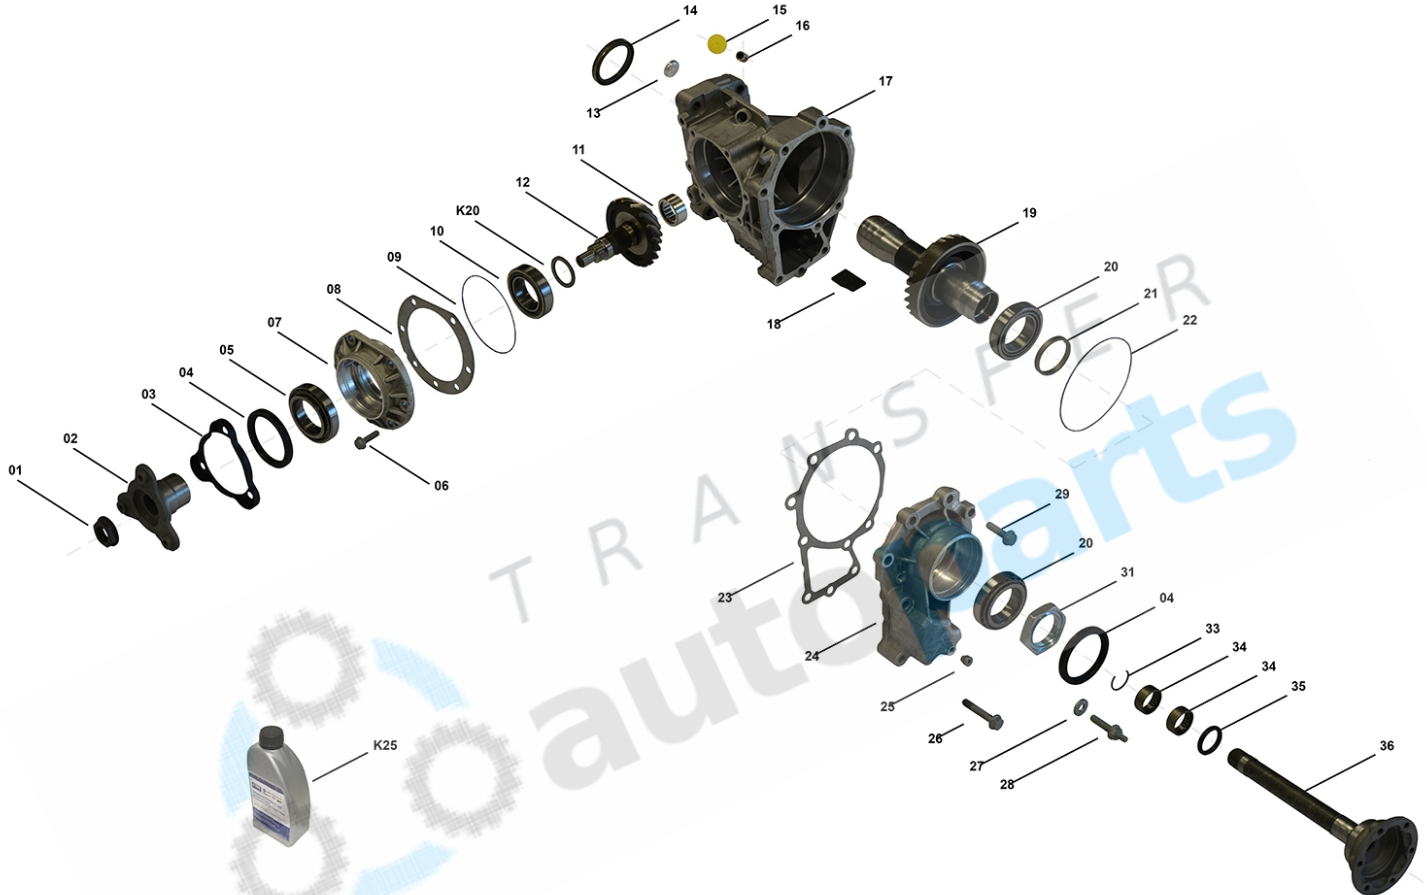

Front Axle Drive VAA350+

FD00046, FD00052, FD00054

OEM No: 0AV409053AE; 0AV409053AG; 0AV409053K

Brands

Brand	Modelseries
Skoda	Octavia; Superb; Yeti

List of parts

Pos	Part number	OEM no	Quantity	Product name	Info
'101	FD00046	0AV409053K		OE References	0AV409053A, 0AV409053K
'102	FD00052	0AV409053AE		OE References	02M409053AQ, 0AV409053H, 0AV409053P, 0AV409053S, 0AV409053AE
'103	FD00054	0AV409053AG		OE References	0AV409053R, 0AV409053AA, 0AV409053AG