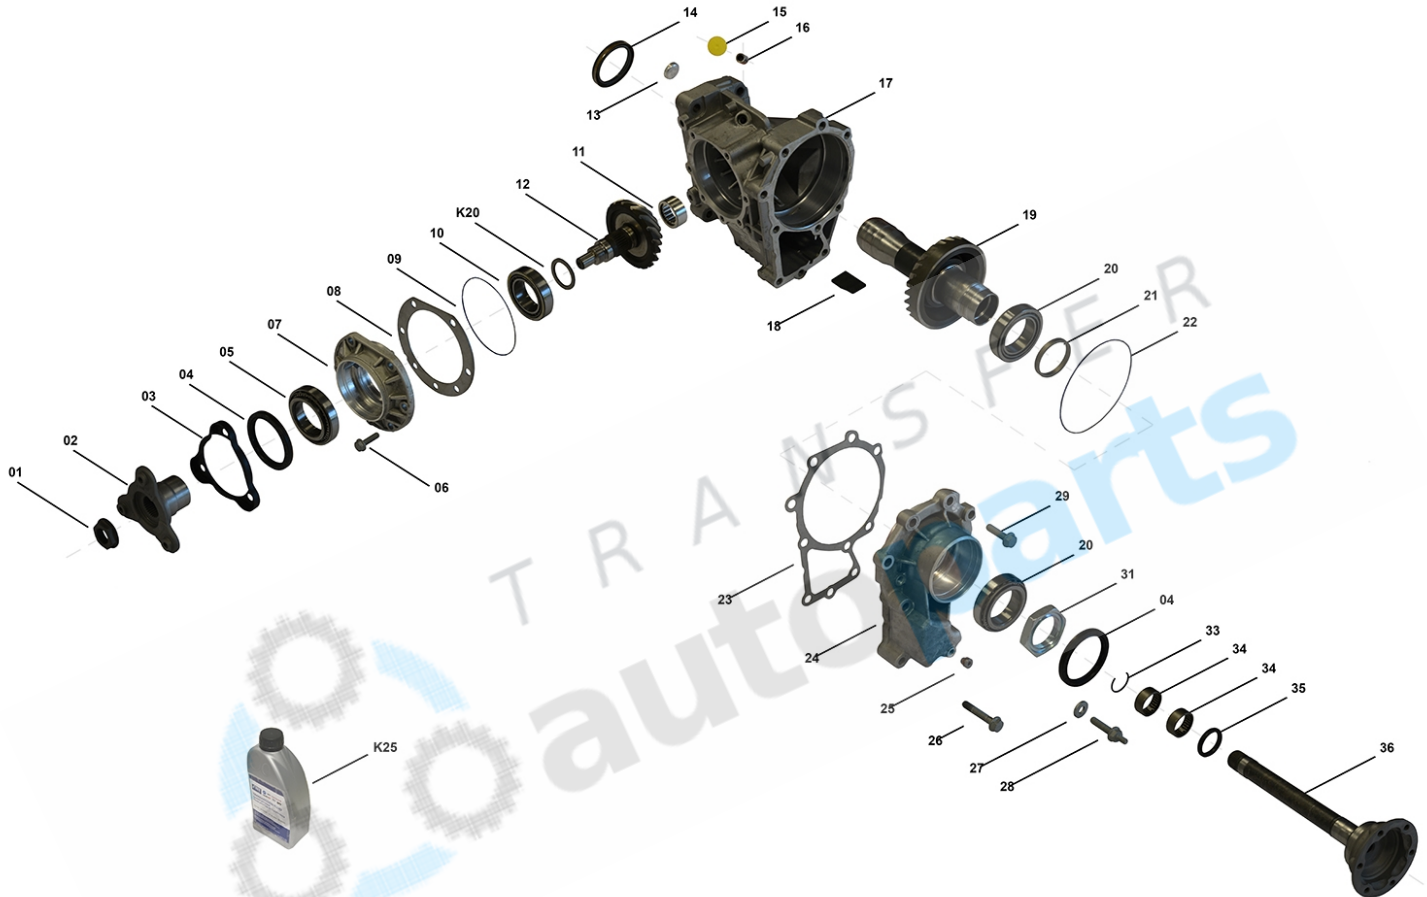

Front Axle Drive VAA350+

FD00046, FD00052, FD00054

OEM No: 0AV409053AE; 0AV409053AG; 0AV409053K

Brands

Brand	Modelseries
Skoda	Octavia; Superb; Yeti

List of parts

Pos	Part number	OEM no	Quantity	Product name	Info
'101	FD00046	0AV409053K		OE References	0AV409053A, 0AV409053K
'102	FD00052	0AV409053AE		OE References	02M409053AQ, 0AV409053H, 0AV409053P, 0AV409053S, 0AV409053AE
'103	FD00054	0AV409053AG		OE References	0AV409053R, 0AV409053AA, 0AV409053AG