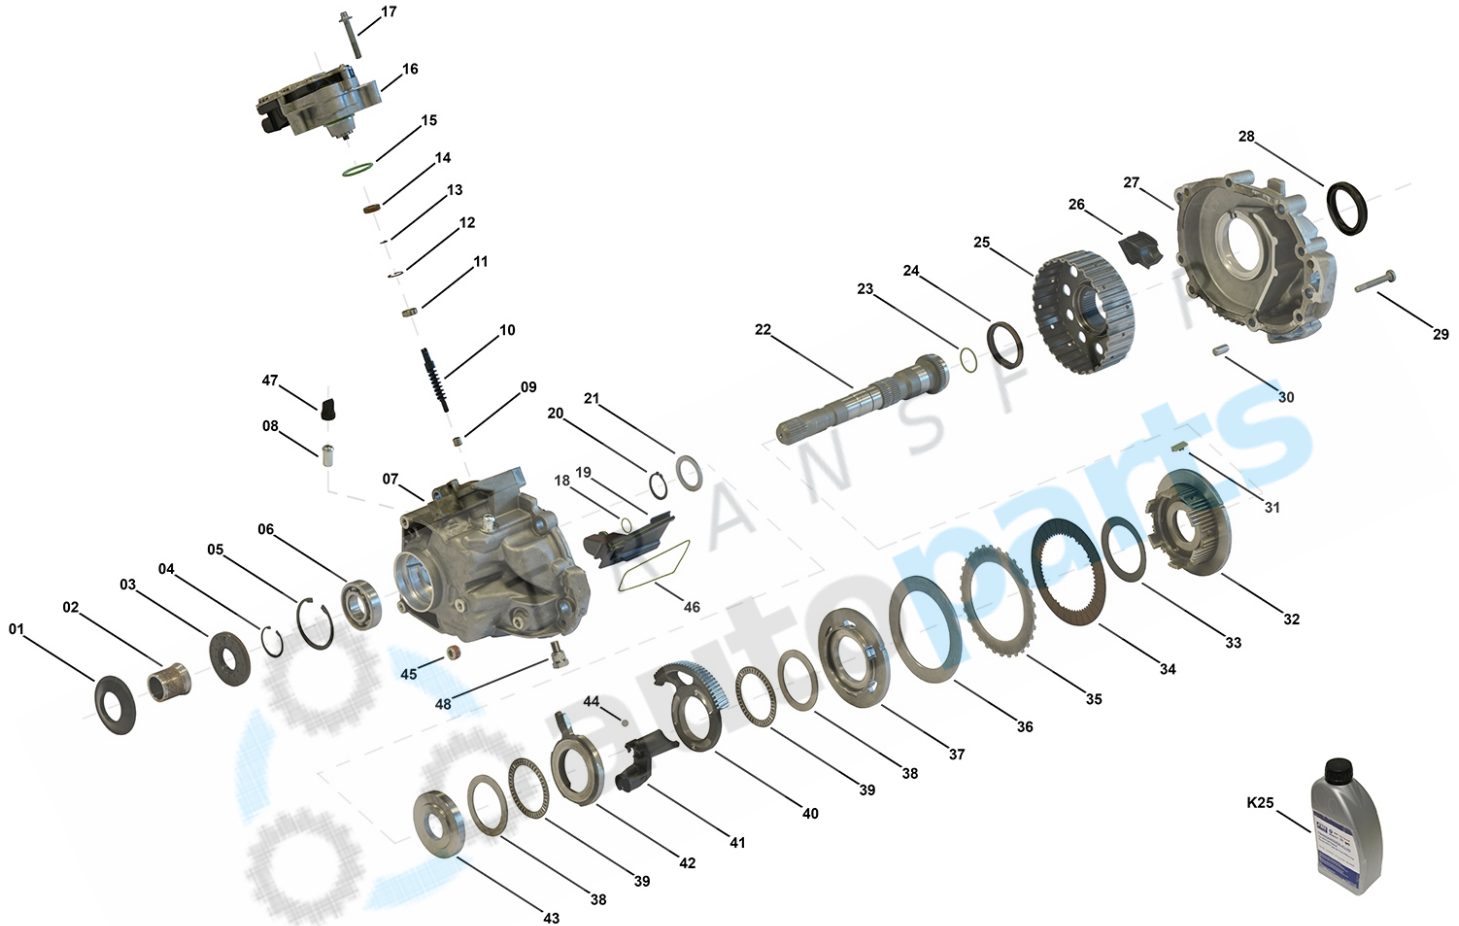

Transfer Case 95B

TC00494

OEM No: 95B341010H

Brands

Brand	Modelseries
Porsche	Macan

List of parts

Pos	Part number	OEM no	Quantity	Product name	Info
'I01	TC00494	95B341010H		OE References	95B341010 95B341010X 95B341010A 95B341010AX 95B341010H
'K01	SP04795		1 piece	Bearing Kit	Contains position 06, 09, 11, 39
'K02	SP04796		1 piece	Sealing Kit	Contains position 03, 14, 15, 18, 23, 24, 28, 46
'K11	SP04797		1 piece	Clutch Kit	Contains position 33, 34, 35, 36
'K12	SP04798		1 piece	Shaft Actuator Kit	Contains position 09, 10, 11, 12, 13
'K25	OIL0005	00004330136; 00004330563; 83220397244; 83222409710; N052515B0; N052515B1	1 piece	Transmission Fluid	Shipment in 1 liter bottles. Fillgrade information please see Oil List.
'K32	SP04799		1 piece	Plastic Parts Kit	Contains position 18, 19, 26, 31, 41, 46

Transfer Case 95B

TC00494

OEM No: 95B341010H

List of parts

Pos	Part number	OEM no	Quantity	Product name	Info
44	SP01085		3 pieces	Ball	
45	SP01992	0AD301115A; 0BU301125; 6000626087; 673002083; 95530111501; A0029909617	1 pieces	Plug	
46	Only available in K02 & K32		1 piece	O-Ring	
47	SP00556	017525093; 95834139300	1 piece	Vent Cap	
48	SP04424	95B301115	1 piece	Plug and Magnet ASM	
	SP02000		1 piece	Sealant	Sealant SILICON BLACK (1pce = 300ml)