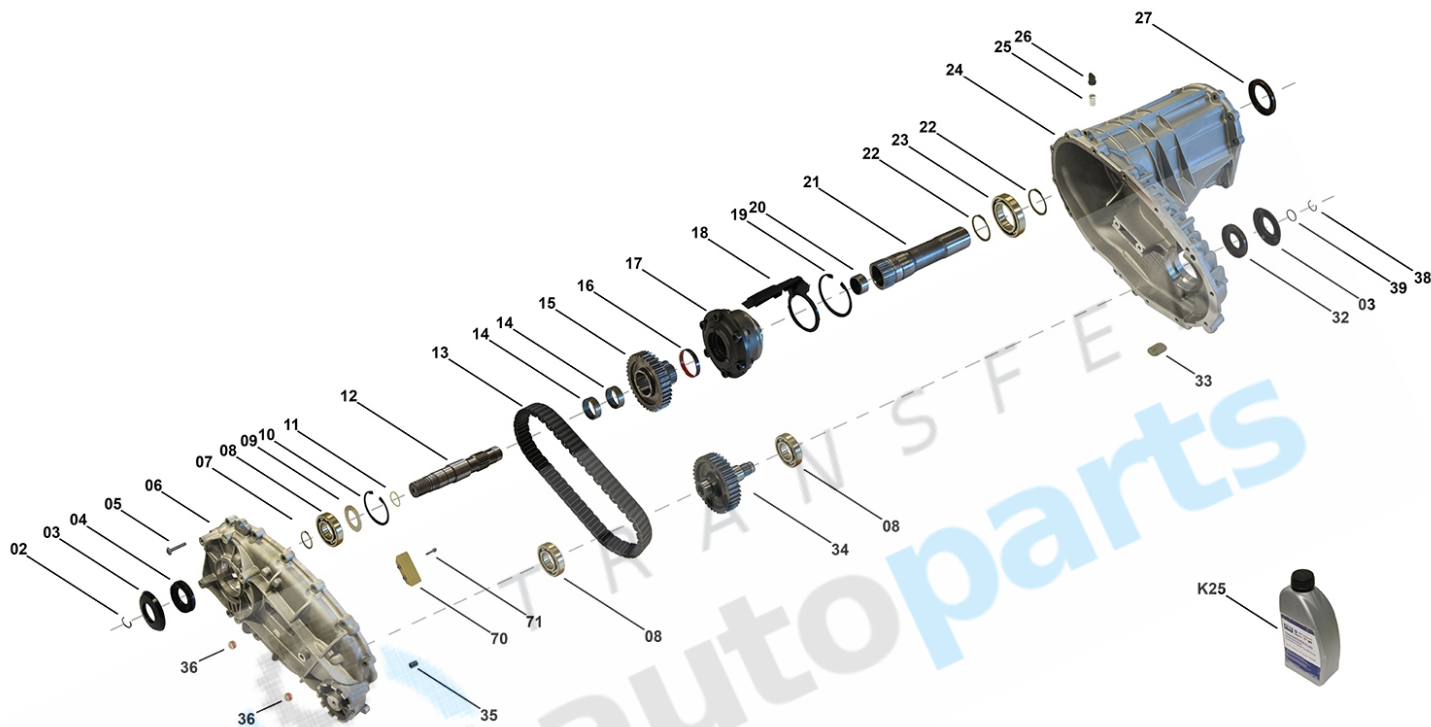

## List of parts

Pos	Part number	OEM no	Quantity	Product name	Info
'ATT	TC00311 & TC00323	95834102003; 95834102012		Technical Change Information	Attention - Dimension Change: For OE code 0BU341011D and starting with OE code 95834102012 the dimension has been changed from 1" to 1,25" for following parts: Housing, Chain, Sprocket ASM, Sprocket Output, Deflector Front, Deflector Rear. For OE code 95834102011 only parts with Dimension 1" can be used.
'I01	TC00311	95834102003		OE References	Sprocket/Chain Dimension 1": 95834102001 (0BU341010B, 0BU341010R), 95834102002 (0BU341011G), 95834102003 (0BU341011Q) Sprocket/Chain Dimension 1,25": 0BU341011D
'I02	TC00319	95834102021		OE References	Sprocket/Chain Dimension 1": 0BU341010L, 95834102020 (0BU341011J), 95834102021 (0BU341011T)
'I03	TC00323	95834102012		OE References	Sprocket/Chain Dimension 1": 95834102011 (0BU341010M, 0BU341011C) Sprocket/Chain Dimension 1,25": 95834102012 (0BU341011K, 0BU341011M)
'K01	SP00227		1 piece	Bearing Kit	Contains position 08, 14, 16, 20, 23