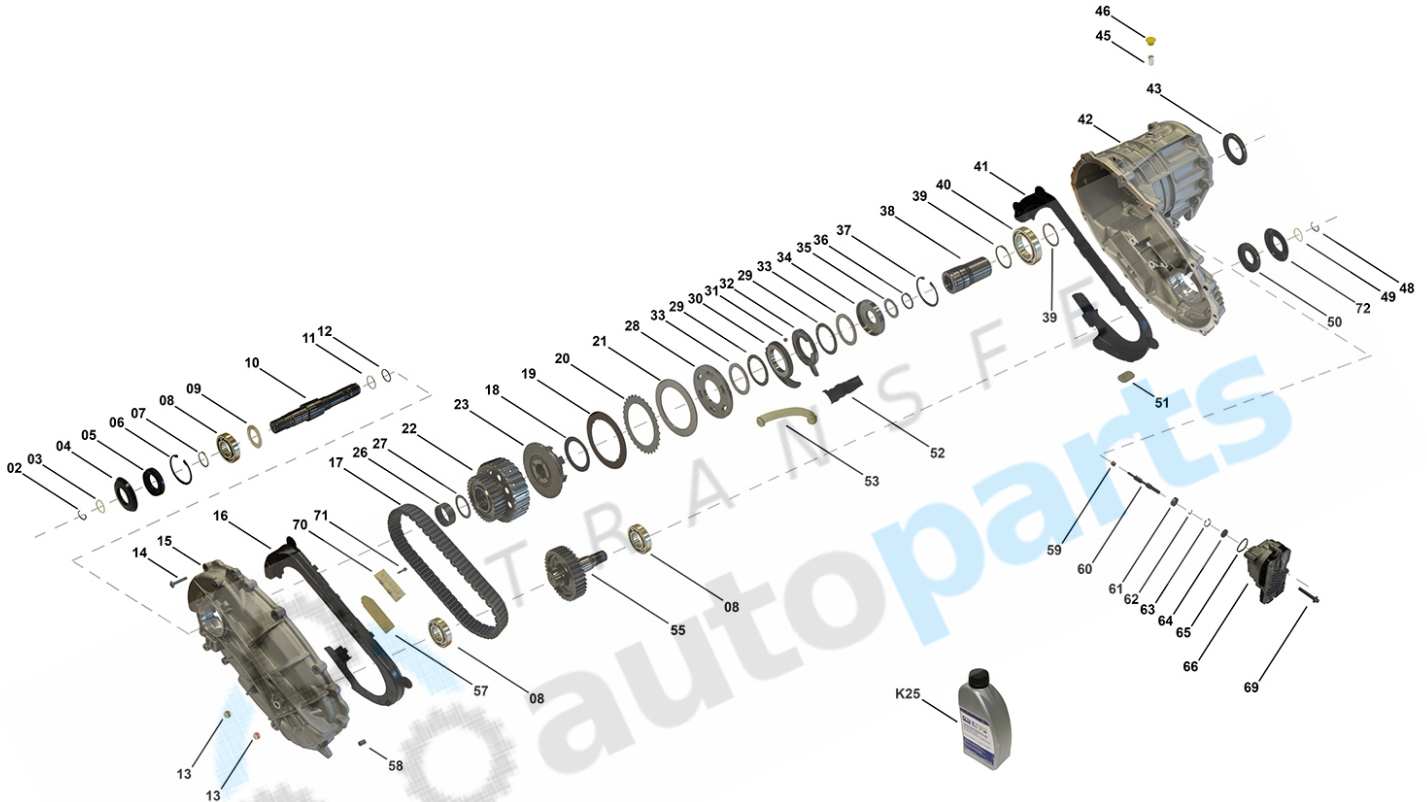

Brands

| Brand | Modelseries |
|---------|-------------|
| Porsche | Cayenne |

List of parts

| Pos | Part number | OEM no | Quantity | Product name | Info |
|------|-------------------|---------------------------|----------|------------------------------|---|
| 'ATT | TC00299 & TC00467 | 95834101009 & 95834101034 | | Technical Change Information | Attention - Dimension Change: Starting with OE code 95834101008 and 95834101033 the dimension has been changed from 1" to 1,25" for following parts: Housing, Chain, Sprocket ASM, Sprocket Output, Deflector Front, Deflector Rear. For OE codes 95834101001 - 95834101007 and 95834101030 - 95834101032 only parts with dimension 1" can be used. |
| 'I01 | TC00299 | 95834101009 | | OE References | Sprocket/Chain Dimension 1": 95834101001 (0C2341010Q, 0C2341010M), 95834101002 (0C2341011, 0C2341011C), 95834101003 (0C2341011F), 95834101004 (0C2341011K), 95834101005 (0C2341011Q), 95834101006 (0C2341012F), 95834101007 (0C2341012K) Sprocket/Chain Dimension 1,25": 95834101008, 95834101009 |