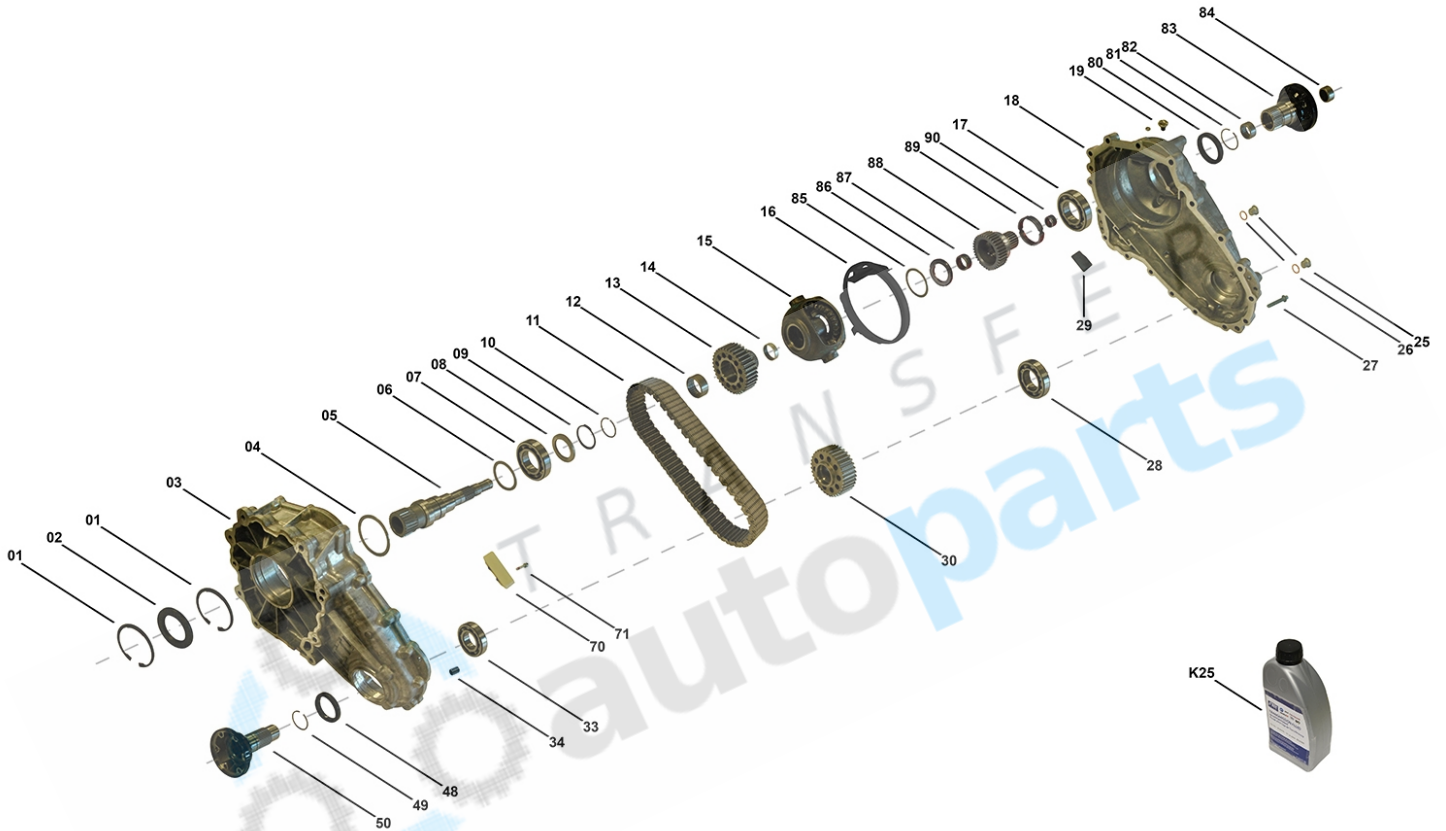

List of parts

Pos	Part number	OEM no	Quantity	Product name	Info
'101	TC00268	A2512801300		OE References	A2512800800, A2512801300
'102	TC00274	A2512802700; A2512803100; A2512803500		OE References	A2512800700, A2512800900, A2512801200, A2512801500, A2512801800, A2512802100, A2512802700, A2512803100, A2512803500
'103	TC00282	A2512801400		OE References	A2512801100, A2512801400
'104	TC00283	A2512801700		OE References	A2512801700
'105	TC00527	A2512803200		OE References	A2512802200, A2512803200
'106	TC00537	A2512802800		OE References	A2512802000, A2512802800

Transfer Case DCS

TC00268, TC00274, TC00282, TC00283, TC00527, TC00537

OEM No: A2512801300; A2512801400; A2512801700; A2512802700; A2512802800; A2512803100;
A2512803200; A2512803500

List of parts

Pos	Part number	OEM no	Quantity	Product name	Info
82	SP01054		1 piece	Bearing Needle	Information for DCS: Used in A2512801300, A2512801700, A2512802700, A2512802800, A2512803100
83	Only available in K05		1 piece	Flange Rear	
84	SP01053		1 piece	Bearing Pilot	Information for DCS: Used in A2512801300, A2512801700, A2512802700, A2512802800, A2512803100
85	SP00898	05143675AB	1 piece	Thrust Washer	Information for DCS: Used in A2512801400, A2512803200
86	Only available in K01		1 piece	Needle Roller Thrust Bearing	Information for DCS: Used in A2512801400, A2512803200
87	SP00904	A2209811610	1 piece	Needle Bearing	Information for DCS: Used in A2512801400, A2512803200
88	SP00594		1 piece	Sun Gear Rear	Information for DCS: Used in A2512801400, A2512803200
89	SP00595		1 piece	Spacer Ring	Information for DCS: Used in A2512801400, A2512803200
90	SP00903	A2209811710	1 piece	Needle Bearing	Information for DCS: Used in A2512801400, A2512803200
	SP02000		1 piece	Sealant	Sealant SILICON BLACK (1pce = 300ml)