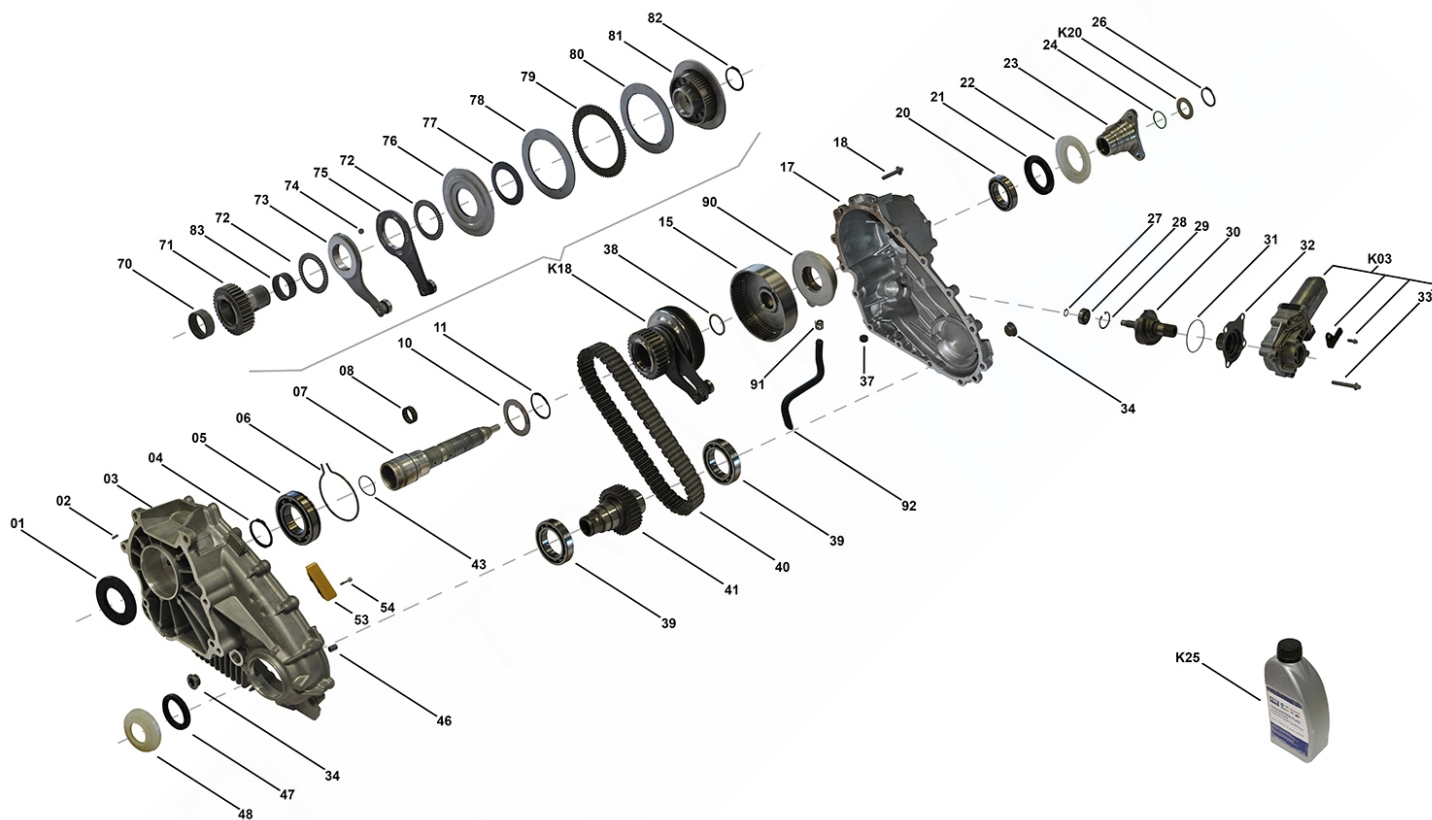

Transfer Case ATC700

TC00200, TC00260, TC00261

OEM No: 27107599886; 27107599887; 27107599889; 27107599890; 27107599898; 27107599899

Brands

Brand	Modelseries
BMW	X5; X6

List of parts

Pos	Part number	OEM no	Quantity	Product name	Info
'I01	TC00200	27107599886; 27107599889		OE References	27107556249, 27107566252, 27107566253, 27107574777, 27107574825, 27107599886, 27107599889
'I02	TC00260	27107599898; 27107599899		OE References	27107590868, 27107599898, 27107599899
'I03	TC00261	27107599887; 27107599890		OE References	27107567644, 27107568233, 27107574778, 27107574826, 27107599887, 27107599890
'K00	SP02035		1 piece	Repair Kit	Contains position K03, 01, 05, 08, 20, 21, 24, 26, 27, 28, 31, 32, 34, 38, 39, 40, 43, 47, 53, 54, 70, 72, 77, 78, 79, 80, 82, 83, 90, 91 Detailed information can be found in Categories "Repair Kit's"
'K01	SP00743		1 piece	Bearing Kit	Contains position 05, 08, 20, 39