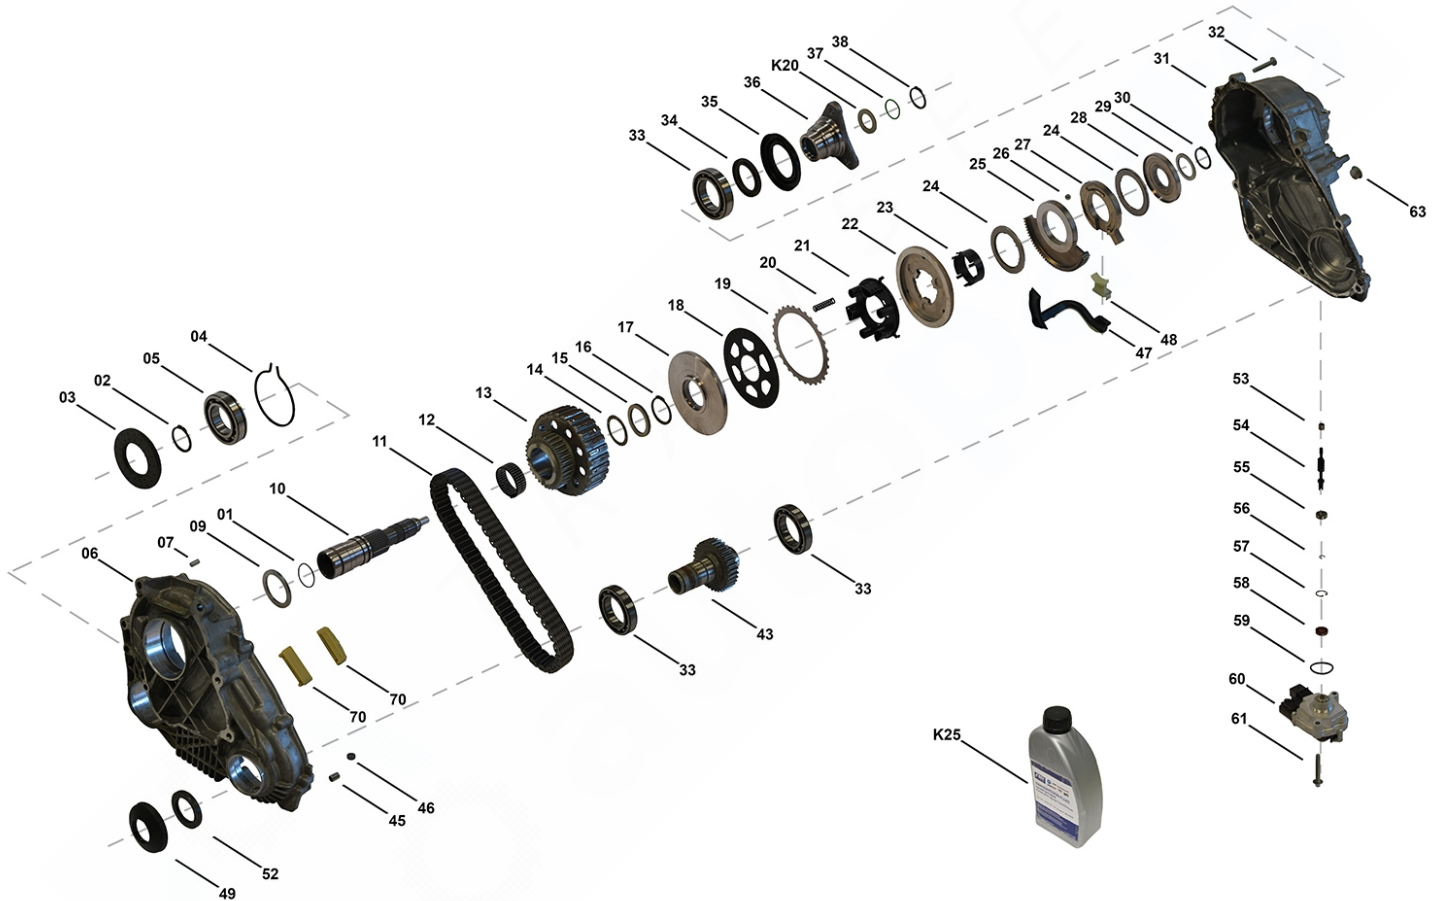

# Transfer Case ATC45L

TC00396, TC00397, TC00401, TC00403, TC00416

OEM No: 27105A371E0; 27105A371E1; 27105A371E2; 27105A371E3; 27105A371E4;  
27105A4A0B9; 27105A4A0C0; 27105A4A0C1; 27105A4A0C2; 27105A4A0C3

## List of parts

Pos	Part number	OEM no	Quantity	Product name	Info
'I01	TC00396	27105A371E1; 27105A4A0C0		OE References	27107619644, 27107629177, 27107636444, 27107636487, 27107639273, 27107643758, 27107649182, 27105A371E1, 27105A4A0C0