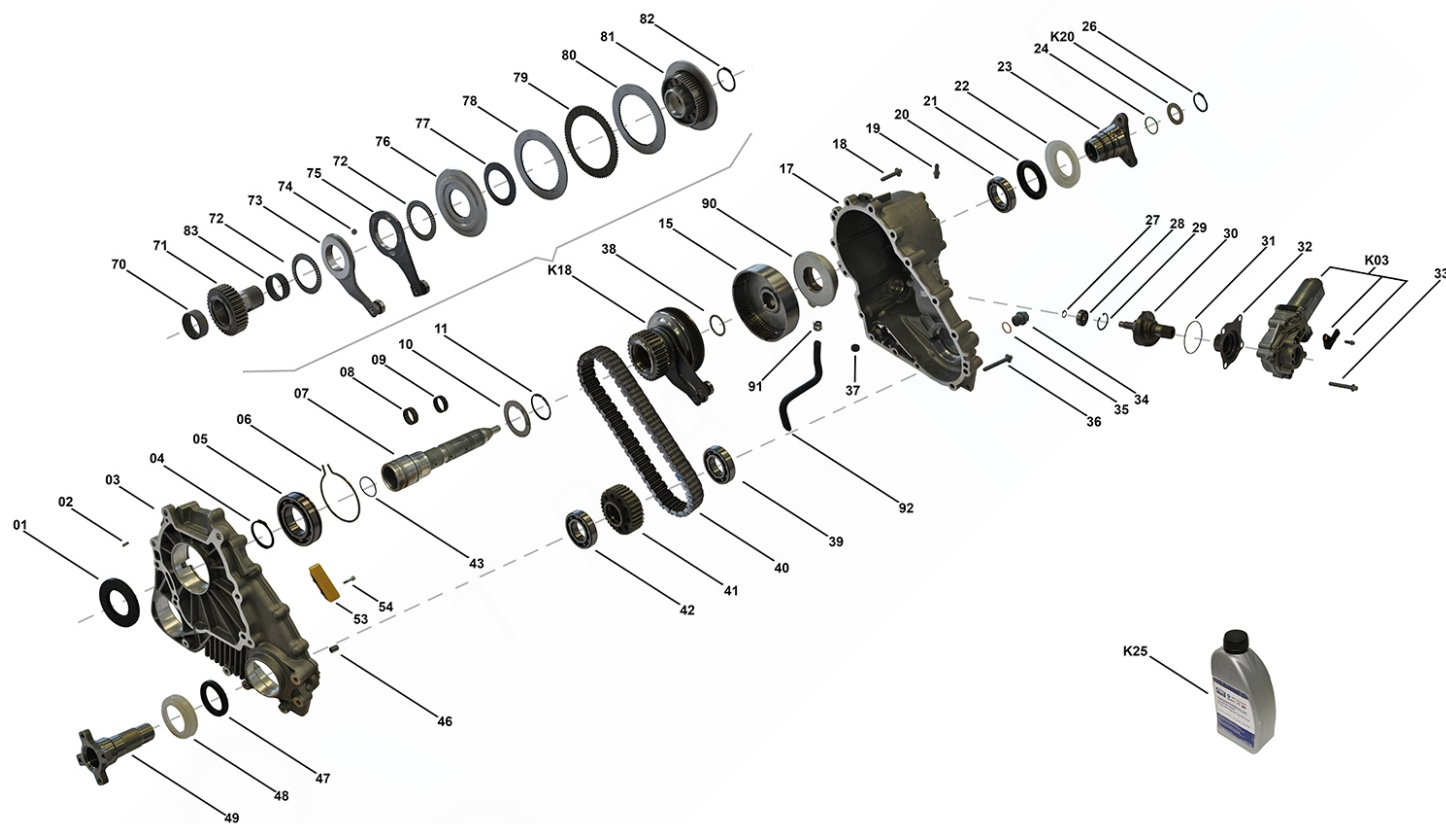

Transfer Case ATC400

TC00037, TC00038, TC00061, TC00256

OEM No: 27103455132; 27103455133; 27103455134; 27103455135; 27103455136; 27103455137;
27103455138; 27103455139

Brands

Brand	Modelseries
BMW	X3

List of parts

Pos	Part number	OEM no	Quantity	Product name	Info
'101	TC00037	27103455133; 27103455134; 27103455139		OE References	27100362791, 27103428186, 27103435185, 27103455133, 27103455134, 27107526278, 27107535865, 27107545710, 27107546816, 27107555293, 27107555294, 27107555296, 27107573213, 27107573214, 27107573222, 27103455139