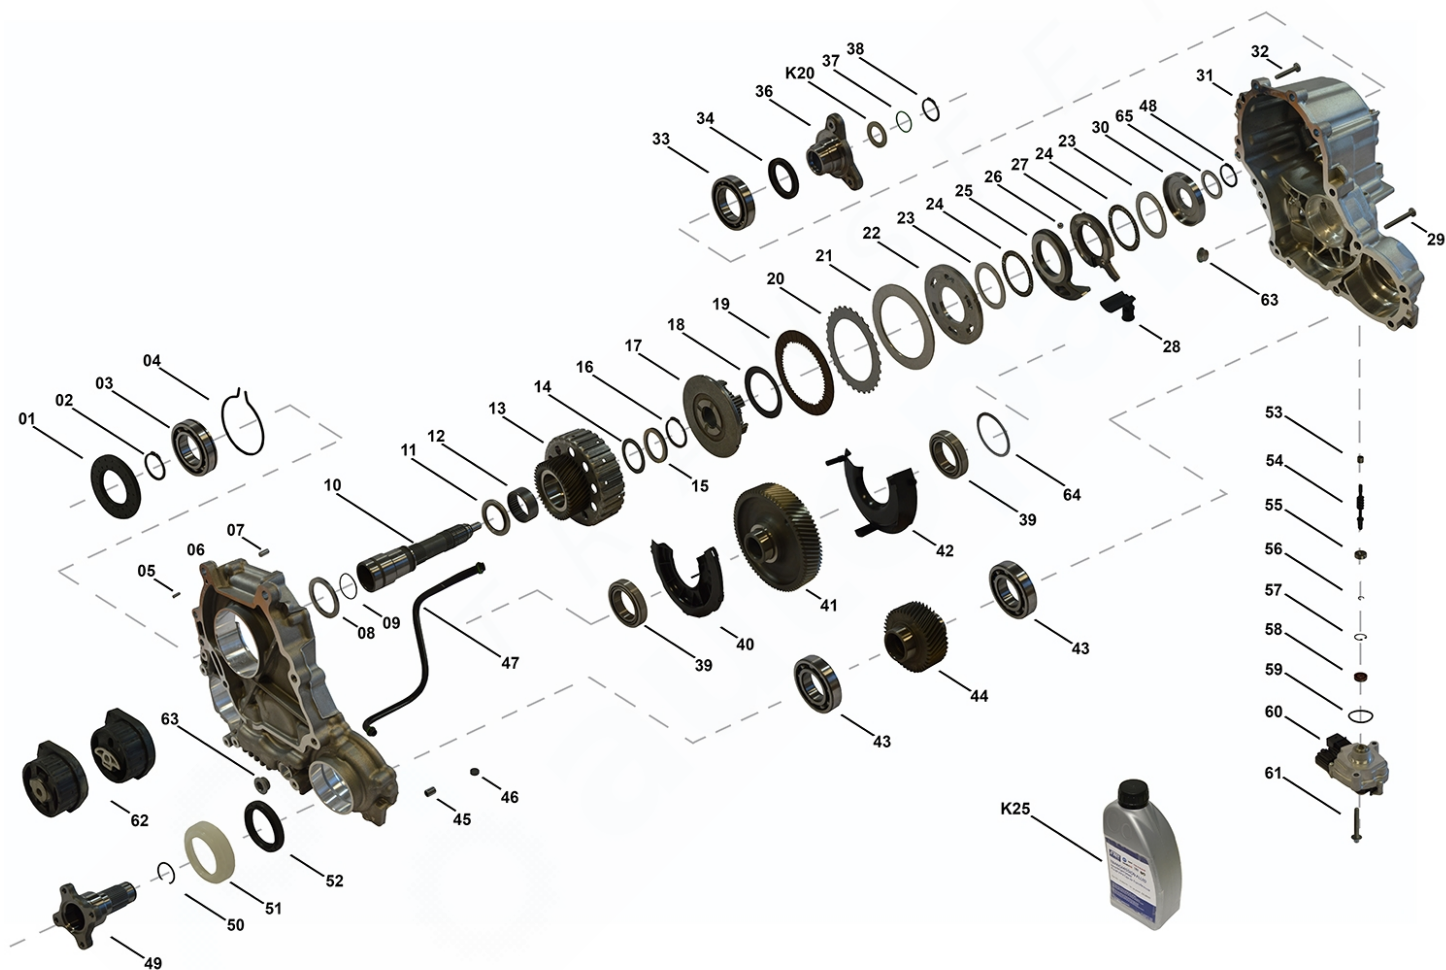

Transfer Case ATC350

TC00266, TC00267, TC00394

OEM No: 27105A371E5; 27105A371E6; 27105A371E7

Brands

Brand	Modelseries
BMW	5; 7; X1

List of parts

Pos	Part number	OEM no	Quantity	Product name	Info
'101	TC00266	27105A371E5		OE References	27107607638, 27107609194, 27107610584, 27107619176, 27107635755, 27107636477, 27107639266, 27107643748, 27108697976, 27105A371E5