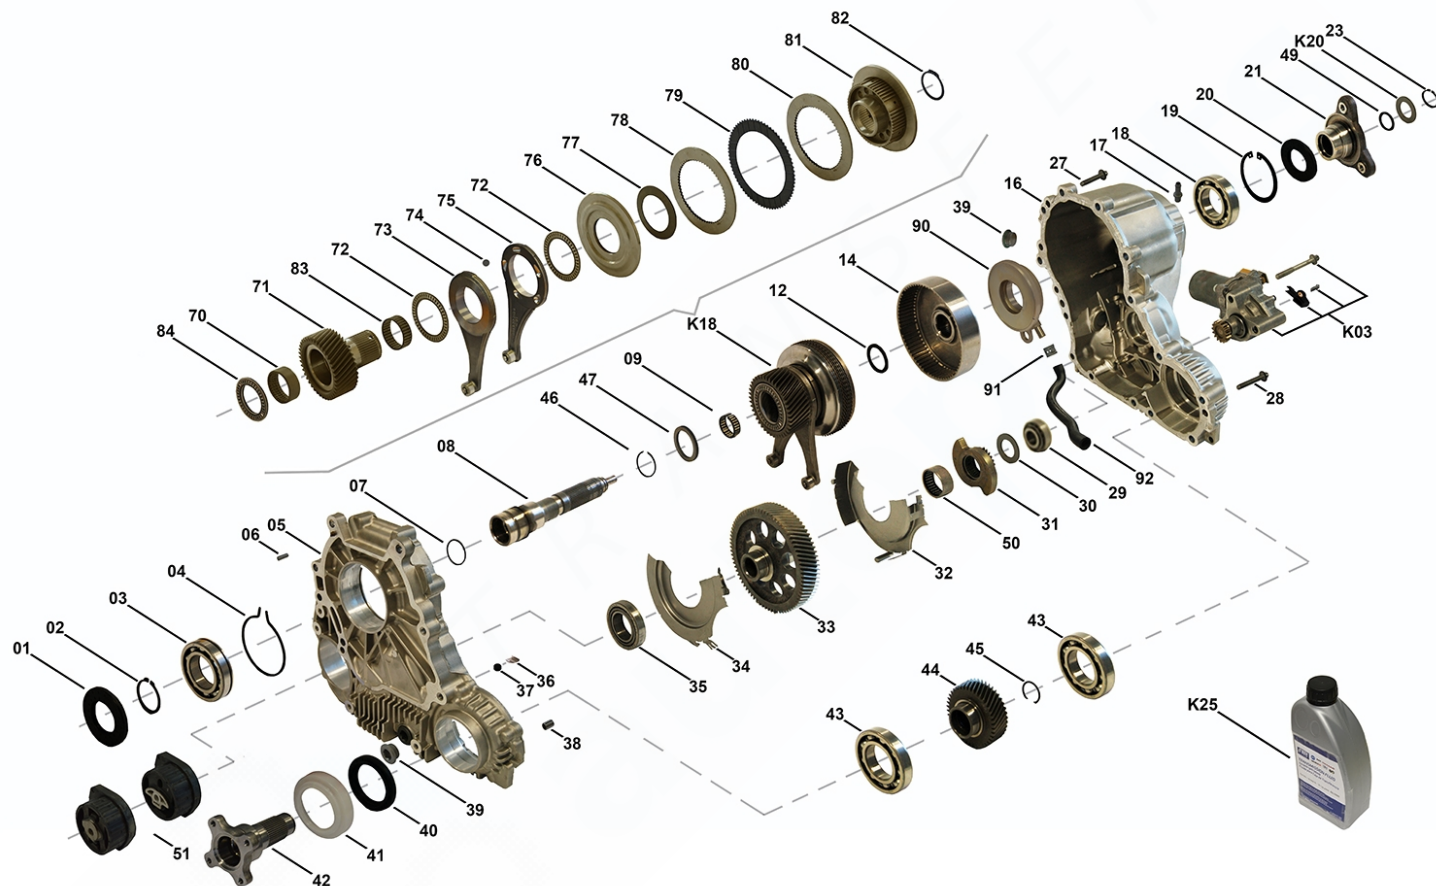

Transfer Case ATC300

TC00035, TC00285

OEM No: 27107599690; 27107599693; 27107613152; 27107613153

Brands

Brand	Modelseries
BMW	3; 5

List of parts

Pos	Part number	OEM no	Quantity	Product name	Info
'I01	TC00035	27107599690; 27107599693		OE References	27107546677, 27107548666, 27107549030, 27107552701, 27107599690, 27107599691, 27107599693
'I02	TC00285	27107613152; 27107613153		OE References	27107613152, 27107613153
'K00	SP02033		1 piece	Repair Kit	Contains position K03, 01, 03, 07, 09, 12, 18, 20, 23, 29, 35, 39, 40, 43, 46, 49, 50, 70, 72, 77, 78, 79, 80, 82, 83, 84, 90, 91 Detailed information can be found in Categories "Repair Kit's"
'K01	SP00593		1 piece	Bearing Kit	Contains position 03, 09, 18, 29, 35, 43, 50
'K02	SP00746		1 piece	Sealing Kit	Contains position 01, 07, 20, 40, 49
'K03	SP00116	27107546671	1 piece	Actuator Kit	Supplied with Code Resistor