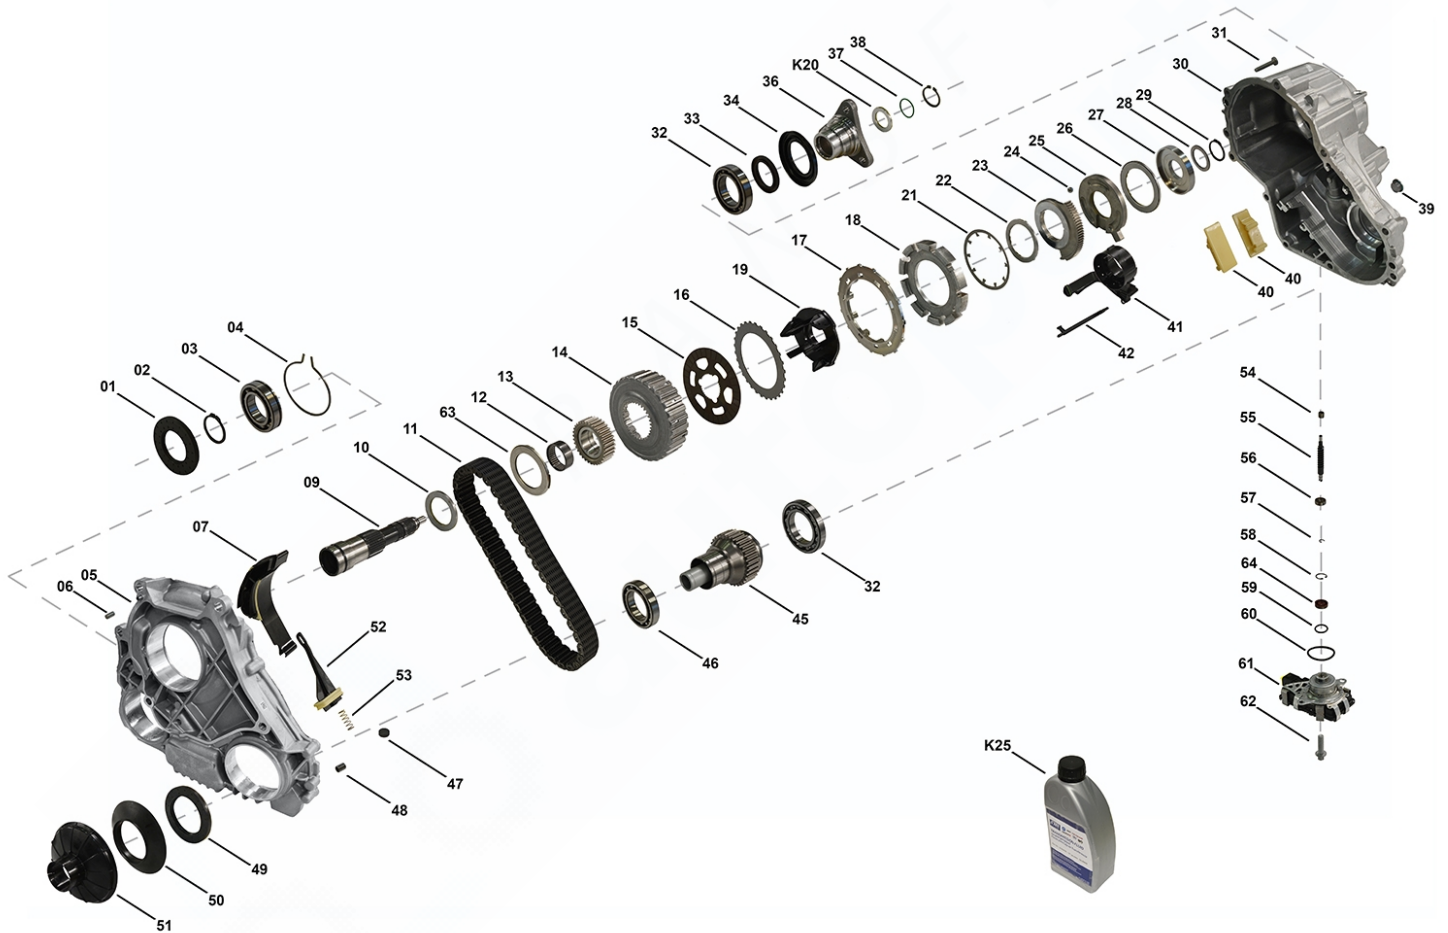

Transfer Case ATC13-1

TC00555, TC00556, TC00557

OEM No: 27108747764; 27109469019; 27109469020

Brands

Brand	Modelseries
BMW	3; 5; 6; 7; 8; X3; X4; X5; X6; X7

List of parts

Pos	Part number	OEM no	Quantity	Product name	Info
'101	TC00555	27109469019		OE References	27109469019, 27109895299, 27109470187, 27108487143, 27108740625, 27108485037, 27108487143, 27108485602, 27108697722, 27108684859, 27108684857