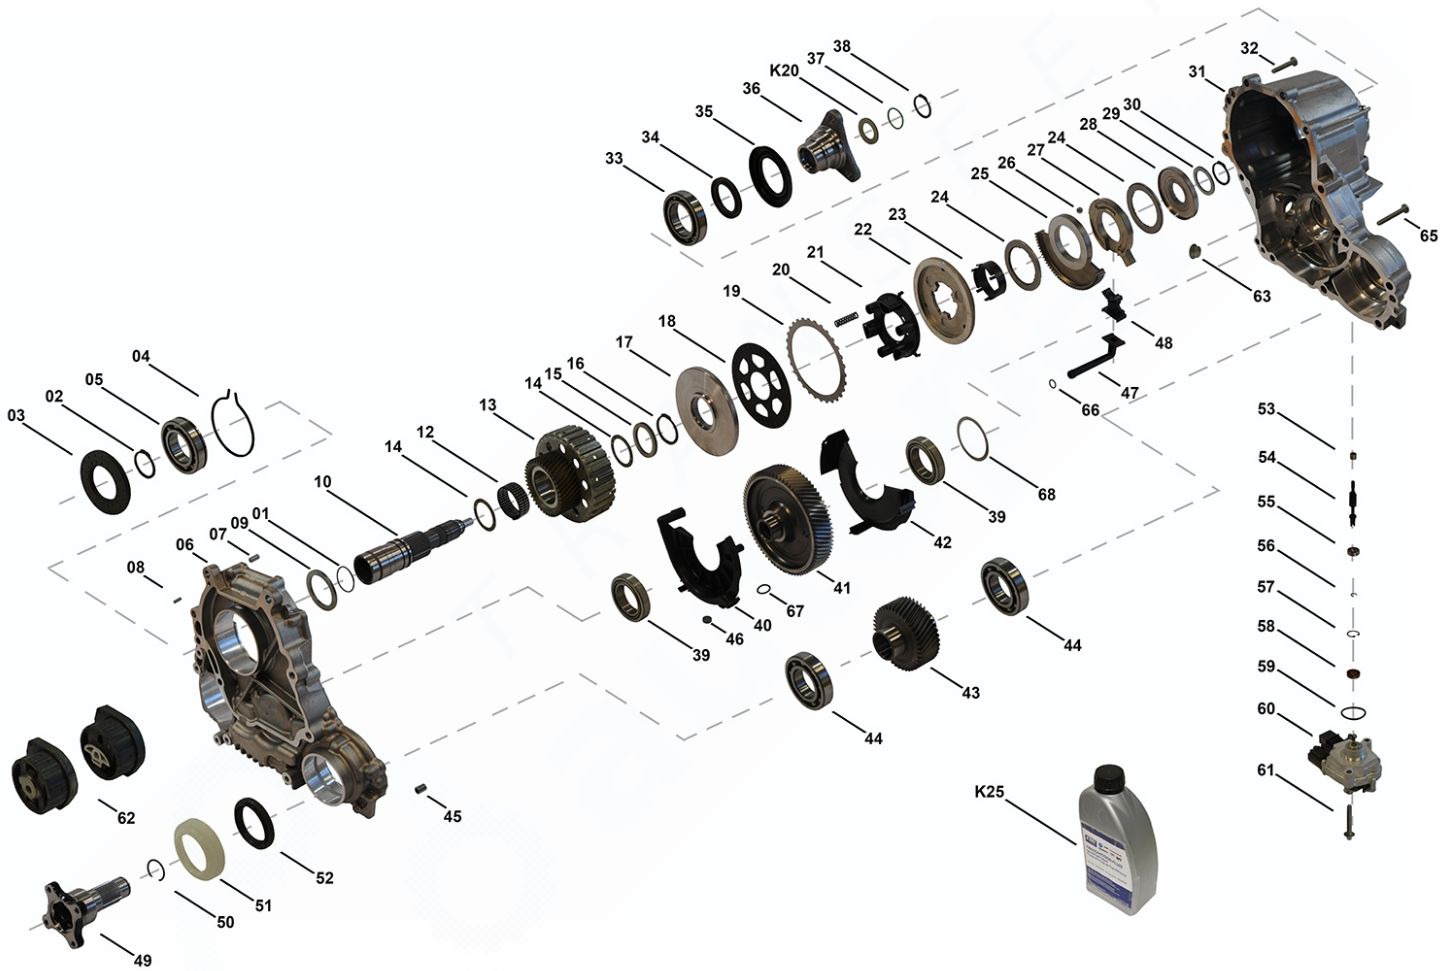

Transfer Case ATC35L

TC00408, TC00410, TC00413, TC00414

OEM No: 27105A371E8; 27105A371E9; 27105A371F0; 27105A371F1; 27105A371F2; 27105A371F3

Brands

Brand	Modelseries
BMW	1; 2; 3; 4; 5; 6; 7; X1

List of parts

Transfer Case ATC35L

TC00408, TC00410, TC00413, TC00414

OEM No: 27105A371E8; 27105A371E9; 27105A371F0; 27105A371F1; 27105A371F2; 27105A371F3

List of parts

Pos	Part number	OEM no	Quantity	Product name	Info
'I01	TC00408	27105A371F1; 27105A371F3		OE References	27104603370, 27107505375, 27107629521, 27107629524, 27107636174, 27107636486, 27107639263, 27107643757, 27107649718, 27107649783, 27108604769, 27108612557, 27108623347, 27108643150, 27108662968, 27105A371F1, 27105A371F3
'I02	TC00410	27105A371E9		OE References	27107629349, 27107629523, 27107631536, 27107635758, 27107636484, 27107639270, 27107643755, 27107649181, 27105A371E9
'I03	TC00413	27105A371E8		OE References	27107619643, 27107621378, 27107629175, 27107635757, 27107636483, 27107639269, 27107643754, 27108697975, 27105A371E8
'I04	TC00414	27105A371F0; 27105A371F2		OE References	27107505374, 27107617503, 27107622018, 27107629172, 27107629176, 27107636178, 27107636485, 27107639262, 27107643756, 27107649725, 27107649782, 27108604768, 27108612556, 27108623346, 27108643149, 27108662300, 27105A371F0, 27105A371F2
'K01	SP01470		1 piece	Bearing Kit	Contains position 05, 12, 14, 24, 33, 39, 44, 53, 55
'K02	SP01469		1 piece	Sealing Kit	Contains position 01, 03, 34, 37, 52, 58, 59, 63, 66, 67
'K04	SP01677	27107625116	1 piece	Flange Kit Front	Contains position 49, 50, 51