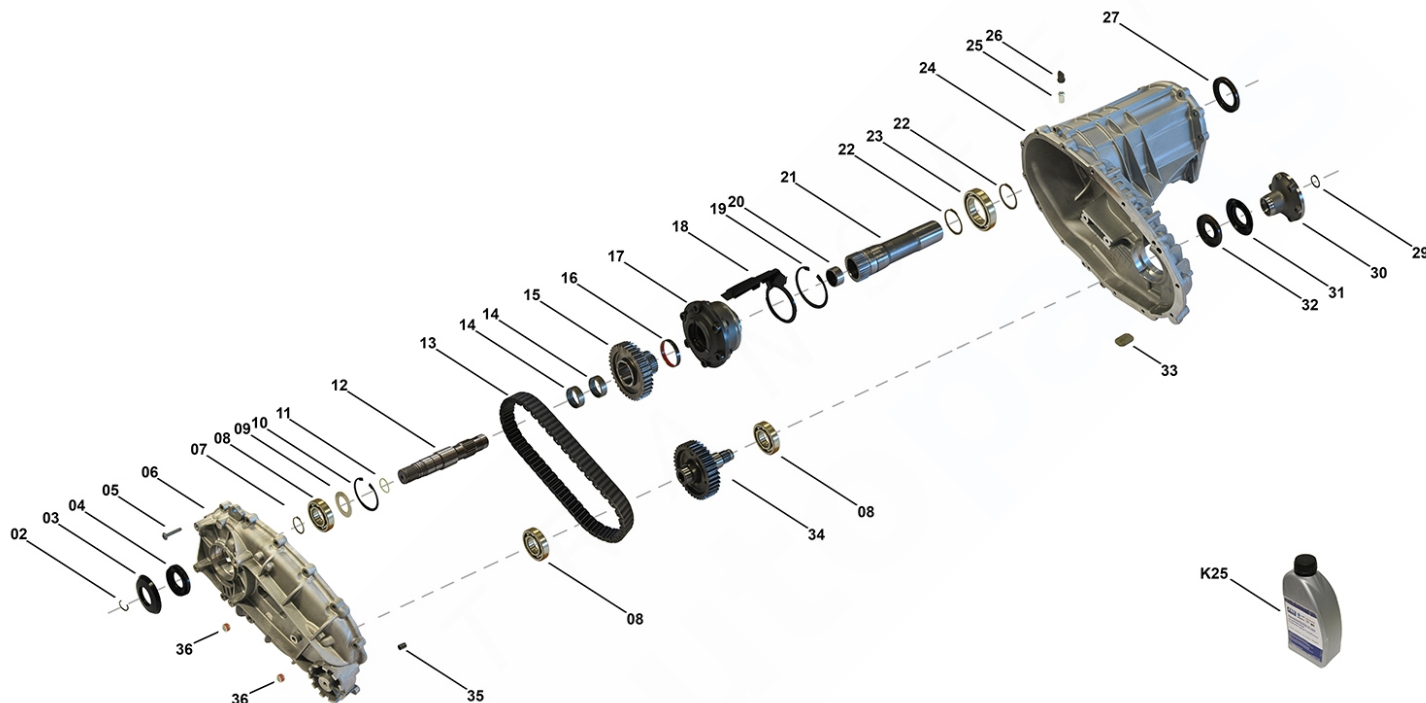

Transfer Case PL72 T

TC00302, TC00304, TC00306

OEM No: 0BU341010N; 0BU341010P; 0BU341010Q

Brands

Brand	Modelseries
Audi	Q7

List of parts

Pos	Part number	OEM no	Quantity	Product name	Info
'I01	TC00302	0BU341010N		OE References	Sprocket/Chain Dimension 1": 0BU341010N
'I02	TC00304	0BU341010P		OE References	Sprocket/Chain Dimension 1,25": 0BU341010P
'I03	TC00306	0BU341010Q		OE References	Sprocket/Chain Dimension 1": 0BU341010Q
'K01	SP00227		1 piece	Bearing Kit	Contains position 08, 14, 16, 20, 23
'K02	SP01987		1 piece	Sealing Kit	Contains position 04, 11, 27, 32, 36
02	SP01988	7P0521202; 95834949300	1 piece	Retaining Ring	
03	SP00565	0BU409375; 95834137500	1 piece	Slinger	Information for PL72 T VW: Only 1pce used in OE code 0BU341010P, 0BU341011N
04	SP01991	0BU321199; 95834119900	1 piece	Radial Sealing	
05	SP01217		16 pieces	Screw	
06	Not available		1 piece	Housing Rear	
07	SP01222		1 piece	Retaining Ring	
08	Only available in K01		3 pieces	Ball Bearing	
09	SP01228		1 piece	Shim	
10	SP01156		1 piece	Retaining Ring	

Transfer Case PL72 T

TC00302, TC00304, TC00306

OEM No: 0BU341010N; 0BU341010P; 0BU341010Q

List of parts

Pos	Part number	OEM no	Quantity	Product name	Info
34	SP01852		1 piece	Sprocket Output (Dimension 1")	Information for PL72 T Audi: Used in 0BU341010N, 0BU341010Q
34	SP01853		1 piece	Sprocket Output (Dimension 1,25")	Information for PL72 T Audi: Used in 0BU341010P Information for PL72 T VW: Used in 0BU341010P
35	SP00155		2 pieces	Pin	
36	SP01992	0AD301115A; 0BU301125; 6000626087; 673002083; 95530111501; A0029909617	2 pieces	Plug	
	SP02000		1 piece	Sealant	Sealant SILICON BLACK (1pce = 300ml)