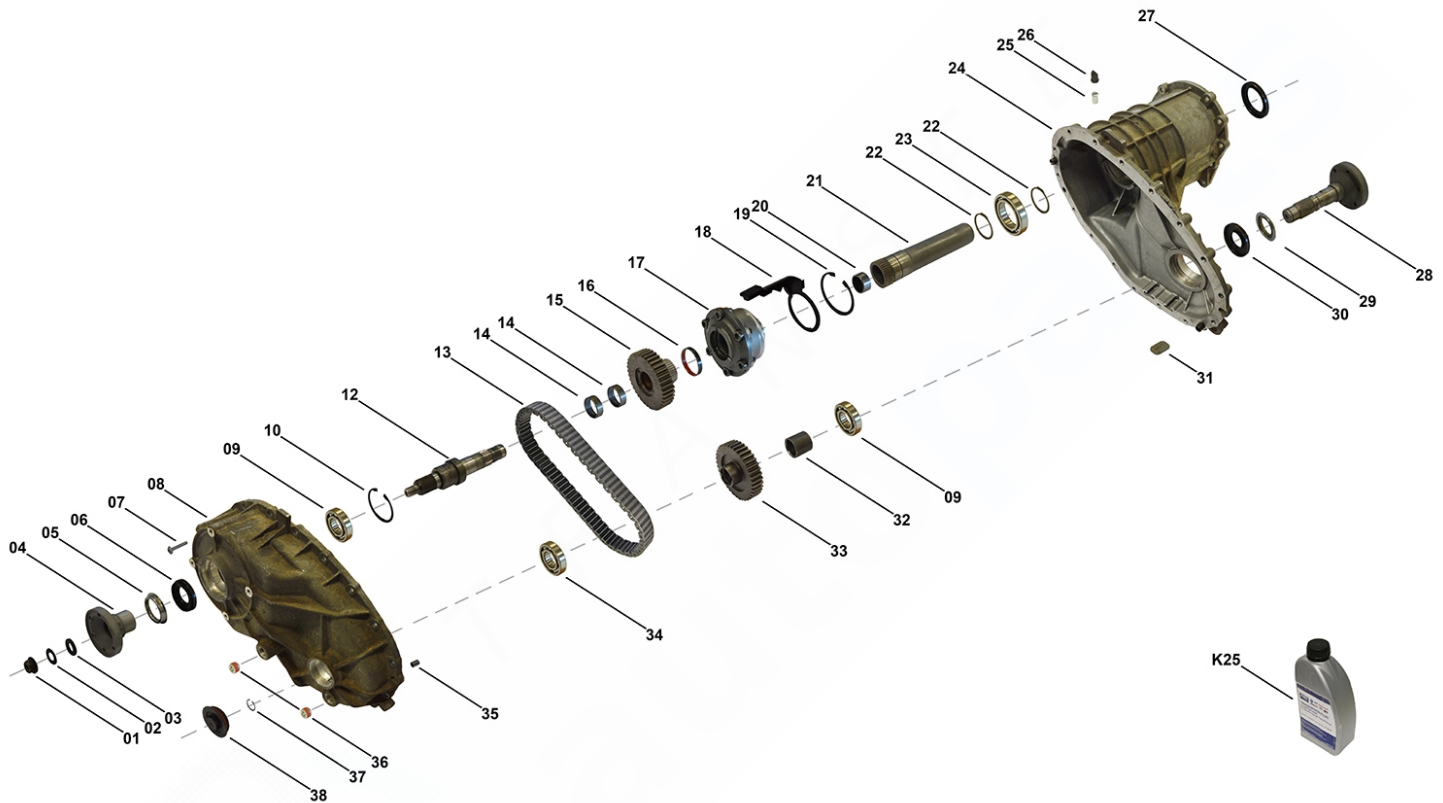

Transfer Case BW4430

TC00530

OEM No: 0AQ341010J

Brands

Brand	Modelseries
Audi	Q7

List of parts

Pos	Part number	OEM no	Quantity	Product name	Info
'I01	TC00530	0AQ341010J		OE References	0AQ341010D, 0AQ341010E, 0AQ341010J
'K01	SP01674		1 piece	Bearing Kit	Contains position 09, 14, 16, 20, 23, 34
'K02	SP00542		1 piece	Sealing Kit	Contains position 03, 06, 27, 30, 36
01	SP01509	WHT001971	1 piece	Nut	
02	SP01494	WHT001968	1 piece	Thrust Washer	
03	SP00588	0AQ301179	1 piece	O-Ring	
04	Not available		1 piece	Flange Rear	
05	SP01493	0AQ409375A	1 piece	Protective Ring	
06	SP00111	0AQ321199	1 piece	Radial Seal Ring	
07	Not available		16 pieces	Screw	
08	Not available		1 piece	Housing Rear	
09	Only available in K01		2 pieces	Ball Bearing	
10	SP01257	0AQ311321C	1 piece	Retaining Ring	
12	Not available		1 piece	Shaft Output	
13	SP00717	0AQ341125; HV096	1 piece	Chain	
14	Only available in K01		2 pieces	Needle Bearing	
15	Not available		1 piece	Sprocket Output	