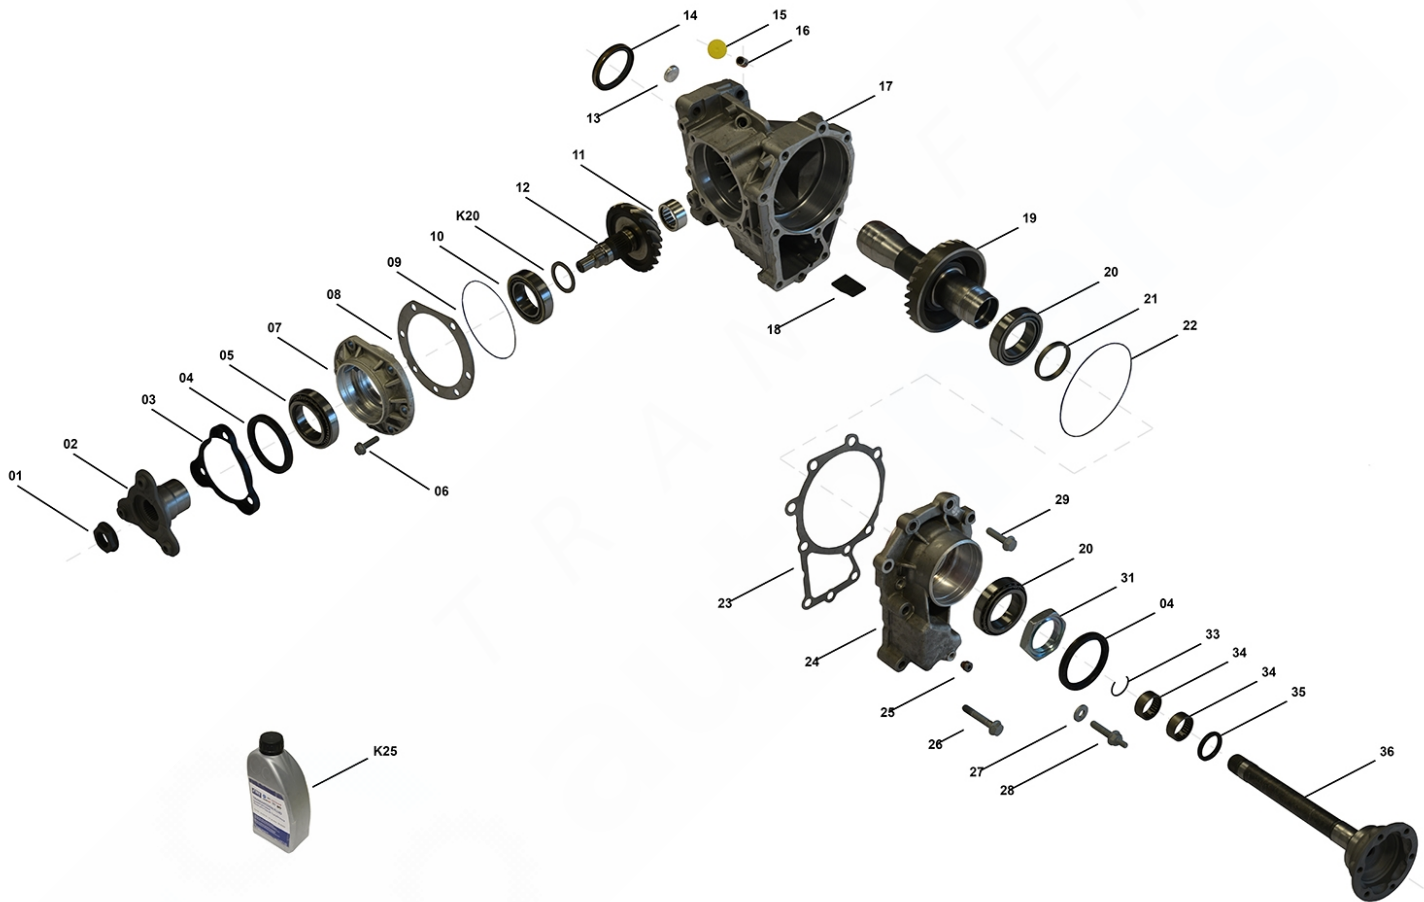

Front Axle Drive VAA350+

FD00052, FD00053

OEM No: 0AV409053AE; 0AV409053AF

Brands

Brand	Modelseries
Audi	A3; Q3; S3; TT

List of parts

Pos	Part number	OEM no	Quantity	Product name	Info
'I01	FD00052	0AV409053AE		OE References	02M409053AQ, 0AV409053H, 0AV409053P, 0AV409053S, 0AV409053AE
'I02	FD00053	0AV409053AF		OE References	0AV409053J, 0AV409053Q, 0AV409053T, 0AV409053AF